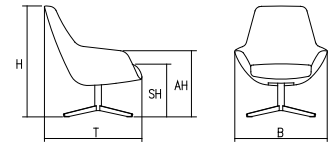

Standard version: plastic gliders

Optional extra: felt gliders

Dimensions of the lounge chair (Model 2180 | Model 2181)

Dimensions:	Width:	B	78 cm
	Depth:	T	80 cm
	Total height:	H	93 cm
	Armrest height:	AH	55-60 cm
	Seat height:	SH	44 cm
Weight:			18 kg

Dimensions of the footstool (Model 2195)

Dimensions:	Width:	B	69 cm
	Depth:	T	50 cm
	Total height:	H	40 cm
Weight:			10 kg

Awards

Certificates

ISO 9001:2015

Quality management in
accordance with DIN EN
ISO 9001