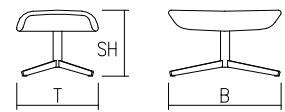

Standard version: plastic gliders

Optional extra: felt gliders

Dimensions of the lounge chair (Model 2180 | Model 2181)

Dimensions:	Width:	B	78 cm
	Depth:	T	80 cm
	Total height:	H	93 cm
	Armrest height:	AH	55-60 cm
	Seat height:	SH	44 cm
Weight:			18 kg

Dimensions of the footstool (Model 2195)

Dimensions:	Width:	B	69 cm
	Depth:	T	50 cm
	Total height:	H	40 cm
Weight:			10 kg

Awards

Certificates

ISO 9001:2015

Quality management in
accordance with DIN EN
ISO 9001